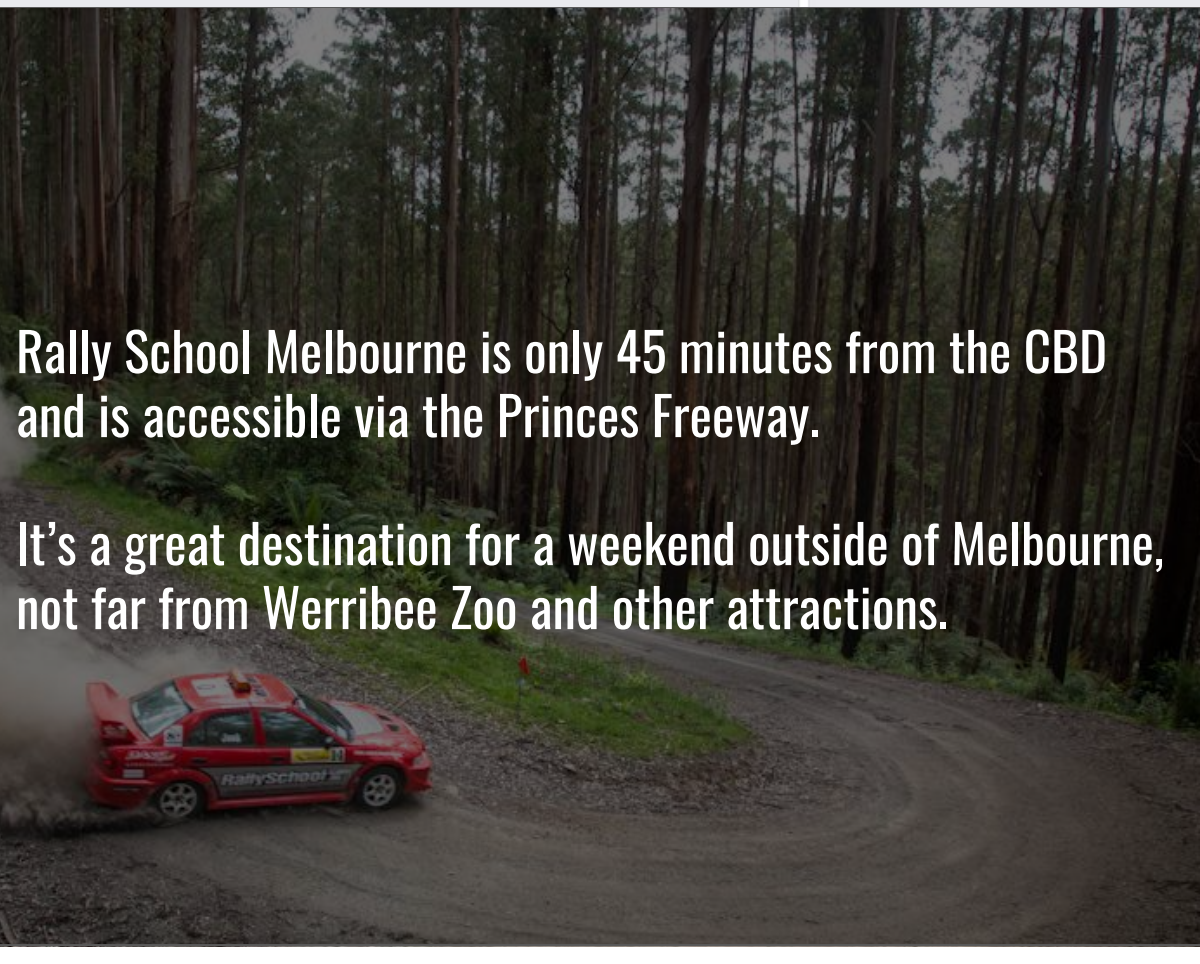

1800 208 000

admin@rallyschool.com.au

55 Beach Road, Avalon

rallyschool.com.au

DIRECTIONS

- 1 Follow your phone's directions to "Geelong Motor Sports Complex".
- 2 Entrance is on Beach Road, after you exit from the Princes Freeway

Rally School Melbourne is only 45 minutes from the CBD and is accessible via the Princes Freeway.

It's a great destination for a weekend outside of Melbourne, not far from Werribee Zoo and other attractions.

HOW THE DAY WORKS

Each day at the Rally School kicks off with a sign-in and full safety briefing process which includes an overview of the key driving techniques you'll need to know before you hit the track!