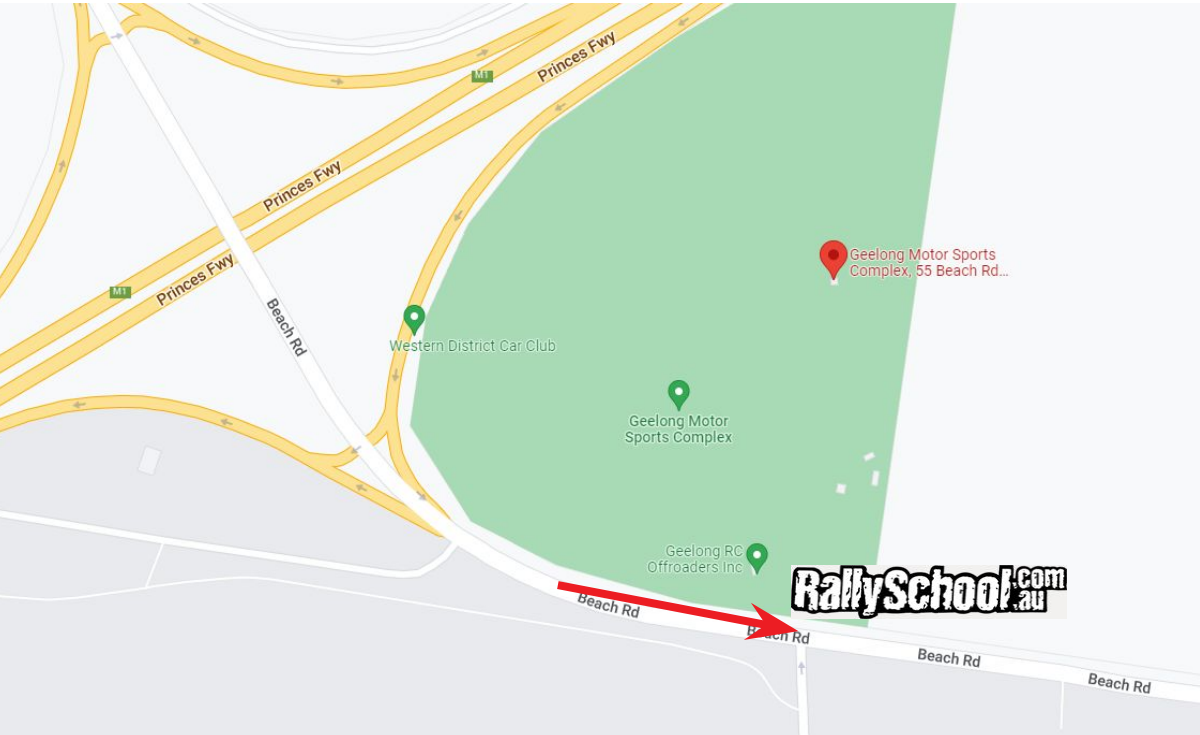

1800 208 000

admin@rallyschool.com.au

55 Beach Road, Avalon

rallyschool.com.au

DIRECTIONS

- 1 Follow your phone's directions to "Geelong Motor Sports Complex".
- 2 Entrance is on Beach Road, after you exit from the Princes Freeway

Rally School Melbourne is only 45 minutes from the CBD and is accessible via the Princes Freeway.

It's a great destination for a weekend outside of Melbourne, not far from Werribee Zoo and other attractions.