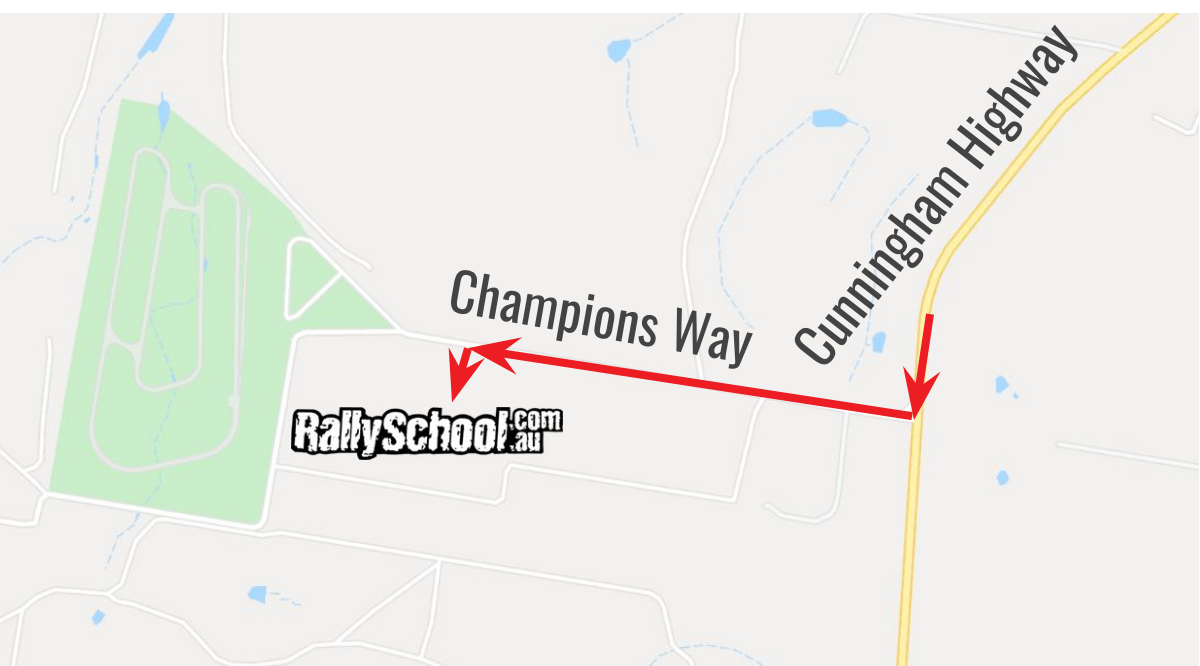

1800 208 000

admin@rallyschool.com.au

Willowbank Park
Champions Way, Willowbank

rallyschool.com.au

DIRECTIONS

- 1 Turn off Cunningham Highway onto Champions Way.
- 2 Travel exactly 1km to the gate at Willowbank Park Motor Sport Complex. The signage on the gate reads 'Willowbank Park', not Willowbank Raceway.
- 3 Once inside the gate, head towards the control tower where you can park and meet the RallySchool staff.

RallySchool Brisbane is located in the massive Willowbank Motorsport precinct.

Our Autocross track offers three different racing combinations in each direction.

The road is shared and maintained by the Ipswich West Moreton Auto Club and the surface of the dirt track is fast, smooth and ideal for rally driving!